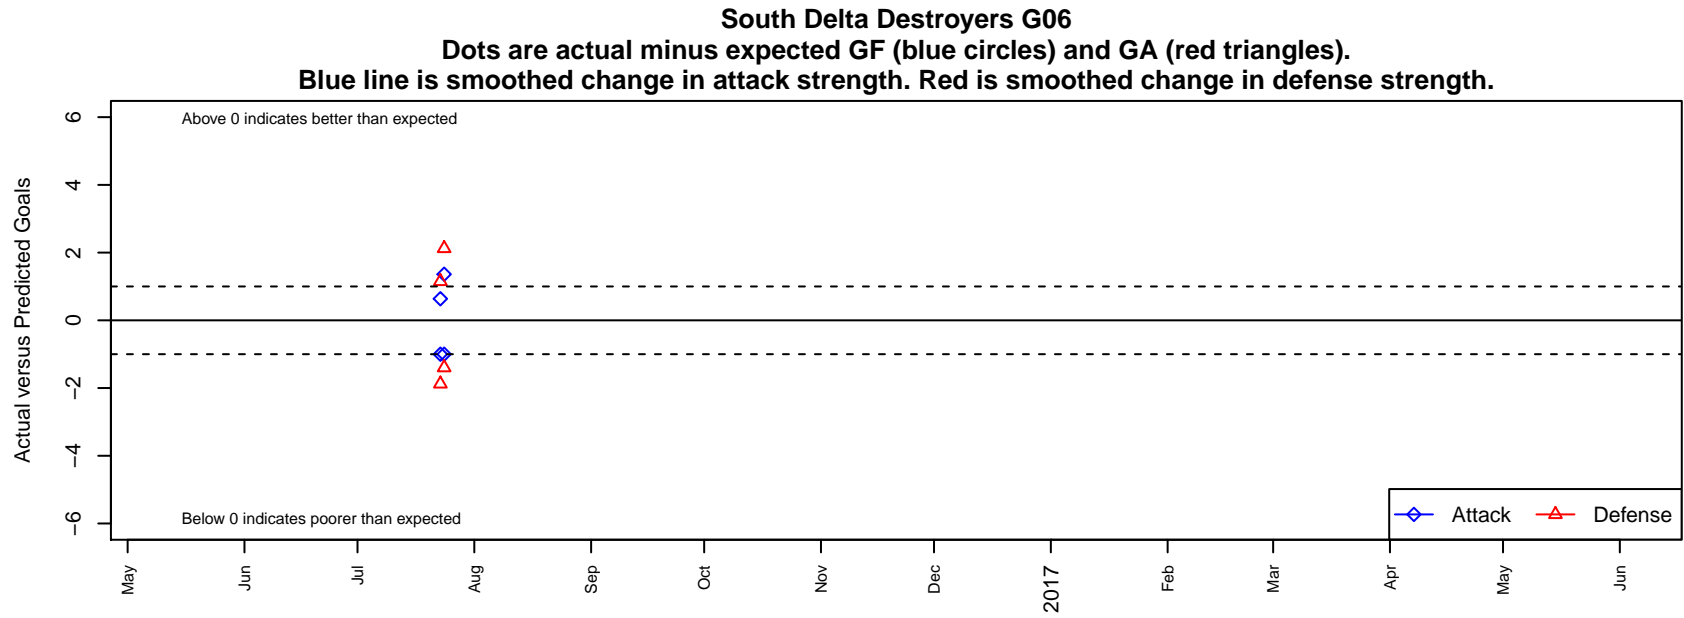

# South Delta Destroyers G06

, BC  
G06 total strength=640  
attack=0.83 defense=0.4

alt names used:  
South Delta Destroyers

Venues played:  
2016 Sounders FC Cup GU11

<b>date</b>	<b>home</b>		<b>away</b>		<b>venue</b>	<b>pred.home</b>	<b>pred.away</b>
2016-07-24	South Delta Destroyers G06	3	CWSA Navy G06	3	2016 Sounders FC Cup GU11	1.64	1.60
2016-07-24	ASE Emerald G06	1	South Delta Destroyers G06	0	2016 Sounders FC Cup GU11	3.12	1.00
2016-07-23	Three Rivers SC Black G06	0	South Delta Destroyers G06	4	2016 Sounders FC Cup GU11	1.15	3.36
2016-07-23	ASE Emerald G06	5	South Delta Destroyers G06	0	2016 Sounders FC Cup GU11	3.12	1.00